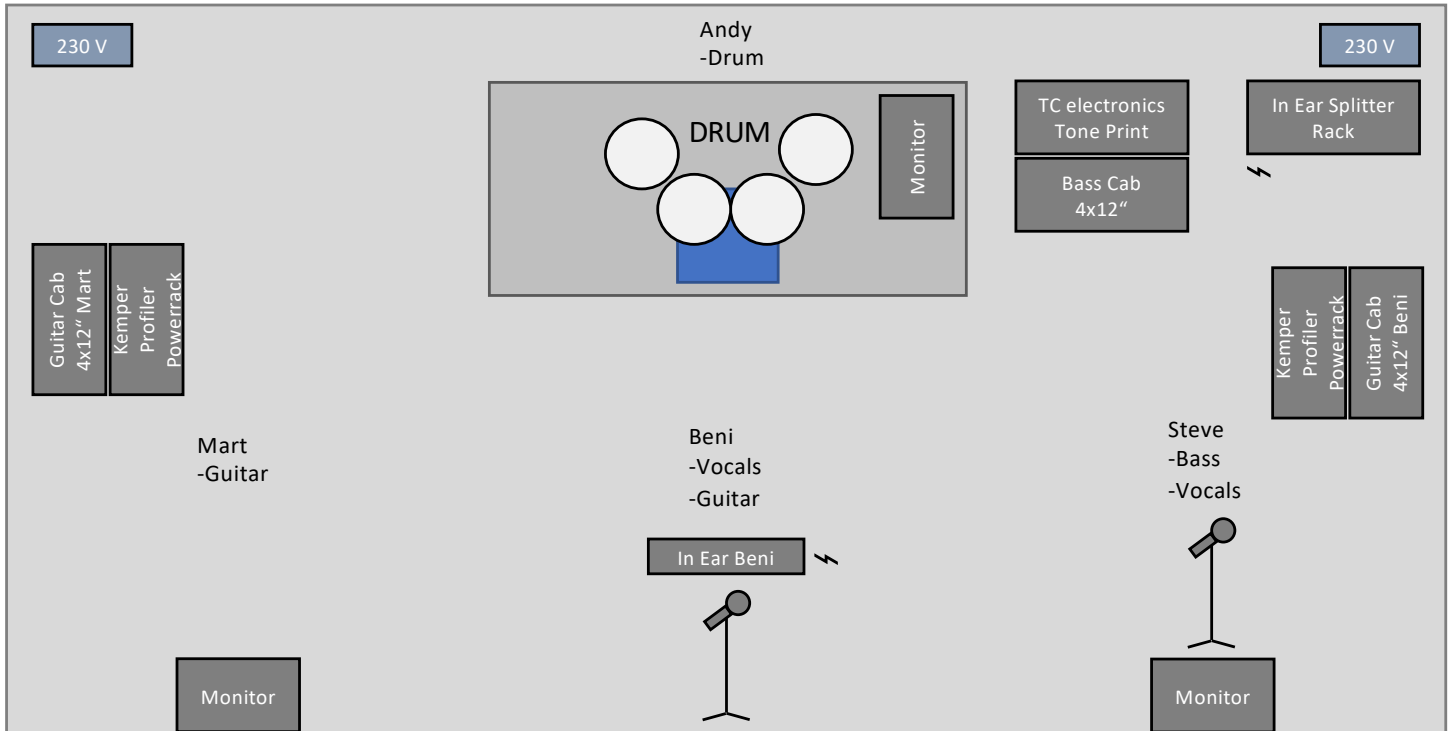

Stagerider

Contact: Beni Sax, +41 79 174 99 52, beni@exit666.com

Stage Layout

Patchlist

Source	In Ear Mixer (Splitter Cable)	Main Mixer
Kick	CH1	CH1
Snare	CH2	CH2
Tom1		CH3
Tom2		CH4
Tom3		CH5
Hi Hat		CH6
OH left	CH3	CH7
OH right		CH8
Bass (DI or Cabinet)	CH4	CH9
Guitar Beni (Kemper Main Out)	CH5	
Guitar Beni (Kemper Main Out or Cabinet)		CH10
Guitar Mart (Kemper Main Out or Cabinet)	CH6	
Guitar Mart (Kemper Main Out)		CH11
Vox Beni	CH7	CH12
Vox Steve	CH8	CH13