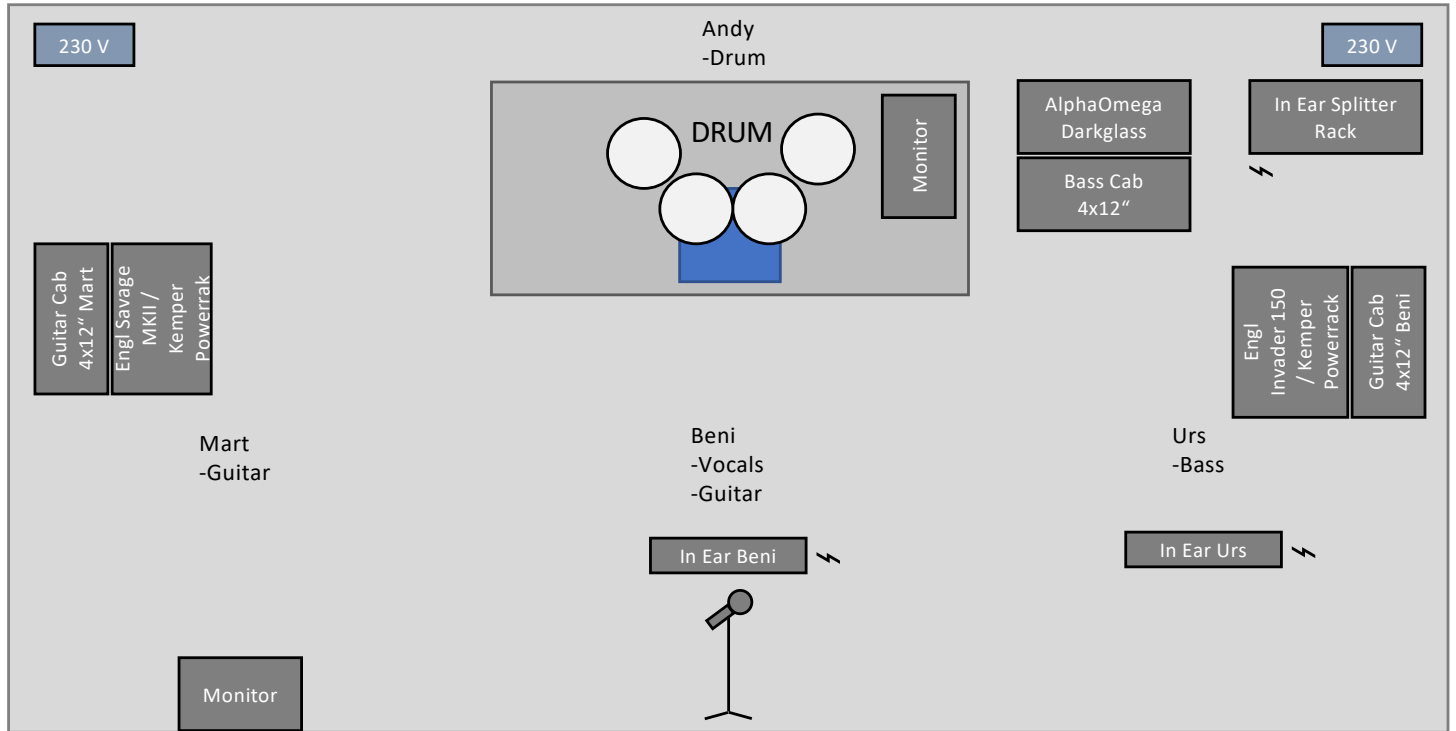

Stagerider

Contact: Beni Sax, +41 79 174 99 52, beni@exit666.com

Stage Layout

Patchlist

Source	In Ear Splitter	Main Mixer
Kick	direct from drum computer	CH1
Snare	direct from drum computer	CH2
Tom1		CH3
Tom2		CH4
Tom3		CH5
Hi Hat		CH6
OH left	CH3	CH7
OH right		CH8
Bass (DI or Cabinet)	CH2	CH9
Guitar Beni (Kemper Main Out)	direct from Kemper	
Guitar Beni (Kemper Main Out or Cabinet)		CH10
Guitar Mart (Kemper Main Out or Cabinet)	direct from Kemper	
Guitar Mart (Kemper Main Out)		CH11
Vox Beni	CH1	CH12

Monitoring

Beni/Urs: InEar Monitoring mixed on their own, no monitors needed.

Mart: Monitor: Kick/Snare (low), Guit Beni, Bass, Vox (medium)

Andy: Monitor: Kick/Snare (low), Guit Beni, Guit Mart, Bass, Vox (medium)